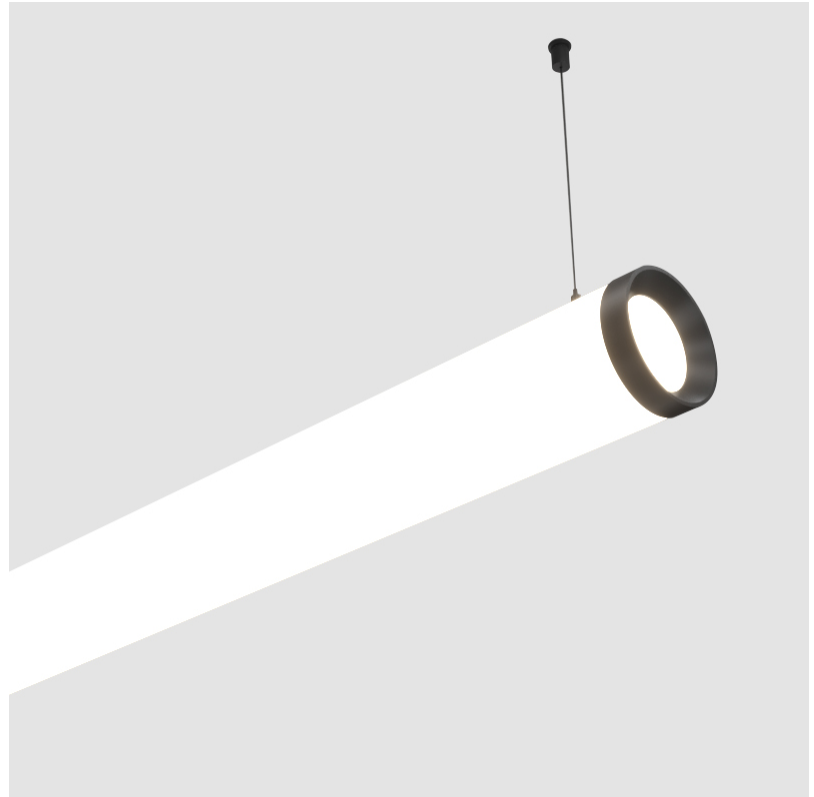

GENERAL

Series: Bunga Plus
Brand: Prolicht
Division: Architectural
Mounting Type: Suspension
Mounting Location: Ceiling
Subcategory: Profile

PHYSICAL

Shape: Cylinder
Length (mm): 2058
Length (in): 81
Width (mm): 115
Width (in): 4 1/2
Height (mm): 115
Height (in): 4 1/2
Max. Overall Height (mm): 2115
Max. Overall Height (in): 83 1/4
Light Distribution: Omnidirectional
Weight (kg): 6.492
Weight (lbs): 14.312
Diffuser: [PMMA - Opal](#)
Fixture Finish: [SSR / BKV / CWI / CRY / HAB / UFT / ITA / RUA / FTG / MYG / LOD / PUS / FRO / FUP / KIA / POP / BLS / SPG / MEY / GOH / GUM / CHC / COM / ABZ / JAG / OBR / MOS / ROR](#)
Fixture Material: Aluminum
Cable Details: [2000mm or 4000mm Transparent Cable](#)
Upon Request: Cable colour - White / Black / Orange / Red

ELECTRICAL

Lamp Type: LED (Zhaga Standard)
Input Wattage (W): 35
Total Output Wattage (W): 28 / 22.8 (3500K)
Dimming: [Non-Dimming / Phase Dimming (120Vac only) / 0-10V Dimming](#)
Driver Included: Yes
Driver Location: Integrated
Driver Type: Constant Current - 120 / 277Vac
Driver Class: Class 2
Input Voltage (V): 120 - 277
Constant Current (MA): 350 / 500 (3500K)

LED

Color Temperature (°K): [3000 / 3500 / 4000](#)
Max. Delivered Lumen (lm): 3870 / 4008 / 4090
CRI: >80 CRI
Lamp Life (hrs): 50000

OPTICAL

RATINGS AND CERTIFICATIONS

Certified By: Certified for North American Standards
IP rating: IP20