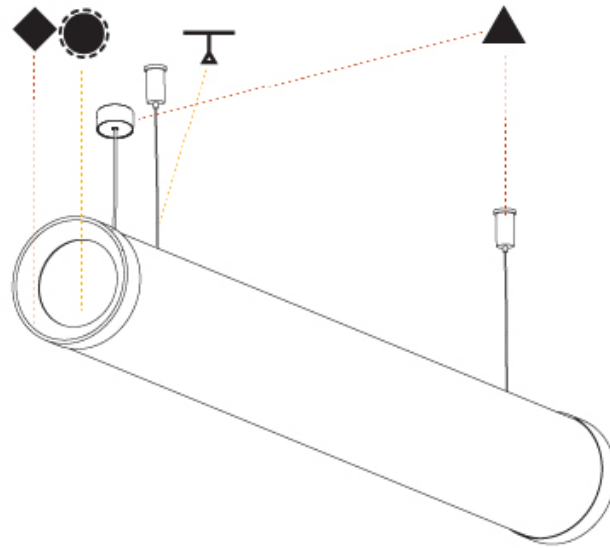

BUNGA PLUS SUSPENSION

A30701-

PROJECT
TYPE
SPECIFIER
QUANTITY
DATE