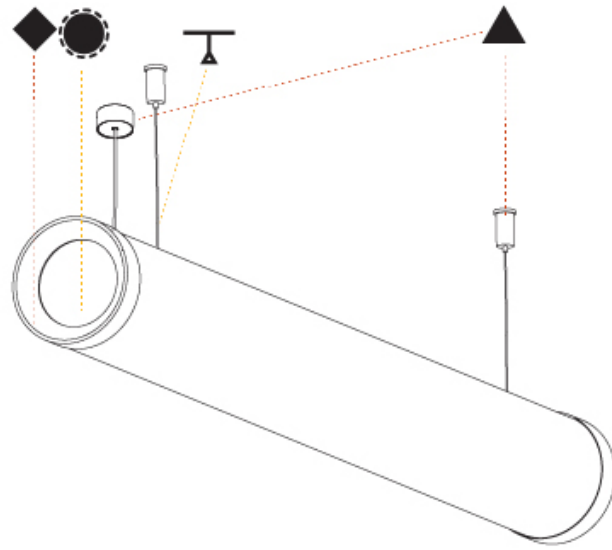

BUNGA PLUS SUSPENSION

A30704-

PROJECT	_____
TYPE	_____
SPECIFIER	_____
QUANTITY	_____
DATE	_____