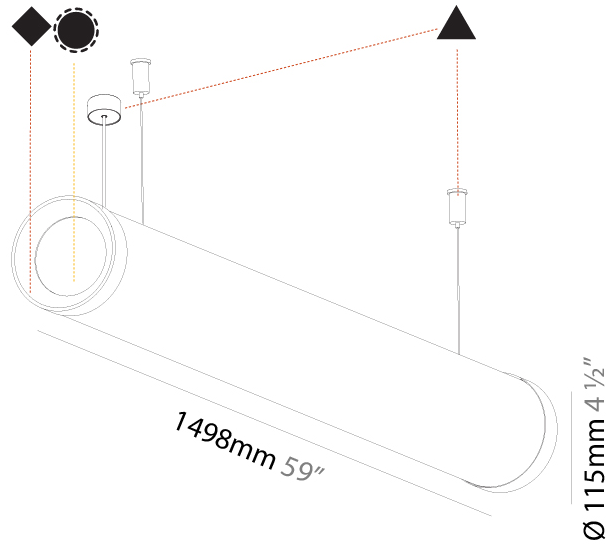

GENERAL

Series: Bunga Plus
Brand: Prolicht
Division: Architectural
Mounting Type: Suspension
Mounting Location: Ceiling
Subcategory: Profile

PHYSICAL

Shape: Cylinder
Length (mm): 1498
Length (in): 59
Width (mm): 115
Width (in): 4 1/2
Height (mm): 115
Height (in): 4 1/2
Max. Overall Height (mm): 2115
Max. Overall Height (in): 83 1/4
Light Distribution: Omnidirectional
Weight (kg): 5.038
Weight (lbs): 11.106
Diffuser: PMMA - Opal
Fixture Finish: SSR / BKV / CWI / CRY / HAB / UFT / ITA / RUA / FTG / MYG / LOD / PUS / FRO / FUP / KIA / POP / BLS / SPG / MEY / GOH / GUM / CHC / COM / ABZ / JAG / OBR / MOS / ROR
Fixture Material: Aluminum
Cable Details: 2000mm or 4000mm Transparent Cable
Upon Request: Cable colour - White / Black / Orange / Red

ELECTRICAL

Lamp Type: LED (Zhaga Standard)
Input Wattage (W): 25
Total Output Wattage (W): 20 / 16 (3500K)
Dimming: Non-Dimming / Phase Dimming (120Vac only) / 0-10V Dimming
Driver Included: Yes
Driver Location: Integrated
Driver Type: Constant Current - 120 / 277Vac
Driver Class: Class 2
Input Voltage (V): 120 - 277
Constant Current (MA): 350 / 500 (3500K)

LED

Color Temperature (°K): 3000 / 3500 / 4000
Max. Delivered Lumen (lm): 2770 / 2862 / 2920
CRI: >80 CRI
Lamp Life (hrs): 50000

OPTICAL

RATINGS AND CERTIFICATIONS

Certified By: Certified for North American Standards
IP rating: IP20