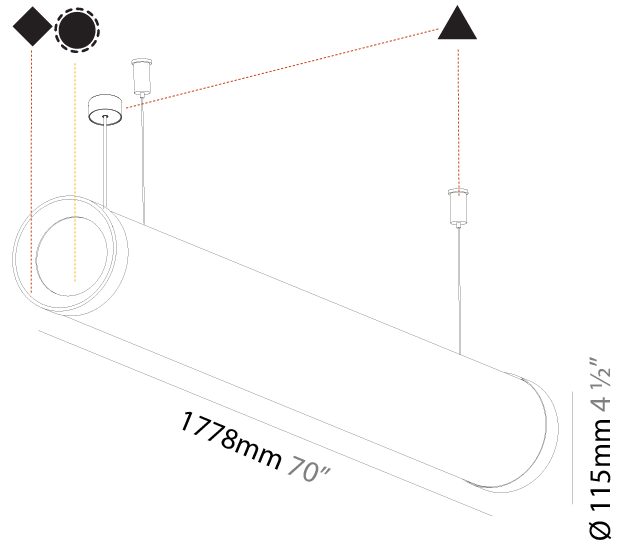

GENERAL

Series: Bunga Plus
Brand: Prolicht
Division: Architectural
Mounting Type: Suspension
Mounting Location: Ceiling
Subcategory: Profile

PHYSICAL

Shape: Cylinder
Length (mm): 1778
Length (in): 70
Width (mm): 115
Width (in): 4 1/2
Height (mm): 115
Height (in): 4 1/2
Max. Overall Height (mm): 2115
Max. Overall Height (in): 83 1/4
Light Distribution: Omnidirectional
Weight (kg): 5.763
Weight (lbs): 12.705
Diffuser: PMMA - Opal
Fixture Finish: SSR / BKV / CWI / CRY / HAB / UFT / ITA / RUA / FTG / MYG / LOD / PUS / FRO / FUP / KIA / POP / BLS / SPG / MEY / GOH / GUM / CHC / COM / ABZ / JAG / OBR / MOS / ROR
Fixture Material: Aluminum
Cable Details: 2000mm or 4000mm Transparent Cable
Upon Request: Cable colour - White / Black / Orange / Red

ELECTRICAL

Lamp Type: LED (Zhaga Standard)
Input Wattage (W): 30
Total Output Wattage (W): 24 / 19.2 (3500K)
Dimming: Non-Dimming / Phase Dimming (120Vac only) / 0-10V Dimming
Driver Included: Yes
Driver Location: Integrated
Driver Type: Constant Current - 120 / 277Vac
Driver Class: Class 2
Input Voltage (V): 120 - 277
Constant Current (MA): 350 / 400 (3500K)

LED

Color Temperature (°K): 3000 / 3500 / 4000
Max. Delivered Lumen (lm): 3320 / 3440 / 3510
CRI: >80 CRI
Lamp Life (hrs): 50000

OPTICAL

RATINGS AND CERTIFICATIONS

Certified By: Certified for North American Standards
IP rating: IP20