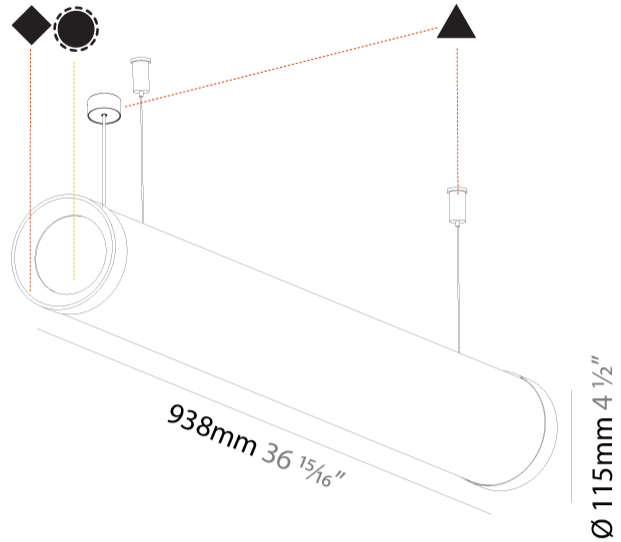

GENERAL

Series: Bunga Plus
Brand: Prolicht
Division: Architectural
Mounting Type: Suspension
Mounting Location: Ceiling
Subcategory: Profile

PHYSICAL

Shape: Cylinder
Length (mm): 938
Length (in): 36 ¹⁵/₁₆
Width (mm): 115
Width (in): 4 1/2
Height (mm): 115
Height (in): 4 1/2
Max. Overall Height (mm): 2115
Max. Overall Height (in): 83 1/4
Light Distribution: Omnidirectional
Weight (kg): 3.581
Weight (lbs): 7.88
Diffuser: PMMA - Opal
Fixture Finish: SSR / BKV / CWI / CRY / HAB / UFT / ITA / RUA / FTG / MYG / LOD / PUS / FRO / FUP / KIA / POP / BLS / SPG / MEY / GOH / GUM / CHC / COM / ABZ / JAG / OBR / MOS / ROR
Fixture Material: Aluminum
Cable Details: 2000mm or 4000mm Transparent Cable

ELECTRICAL

Lamp Type: LED (Zhaga Standard)
Input Wattage (W): 15
Total Output Wattage (W): 12 / 11.1 (3500K)
Dimming: Non-Dimming / Phase Dimming (120Vac only) / 0-10V Dimming
Driver Included: Yes
Driver Location: Integrated
Driver Type: Constant Current - 120 / 277Vac
Driver Class: Class 2
Input Voltage (V): 120 - 277
Constant Current (MA): 350 / 375 (3500K)

LED

Color Temperature (°K): 3000 / 3500 / 4000
Max. Delivered Lumen (lm): 1660 / 1715 / 1750
CRI: >80 CRI
Lamp Life (hrs): 50000

OPTICAL

RATINGS AND CERTIFICATIONS

Certified By: Certified for North American Standards
IP rating: IP20