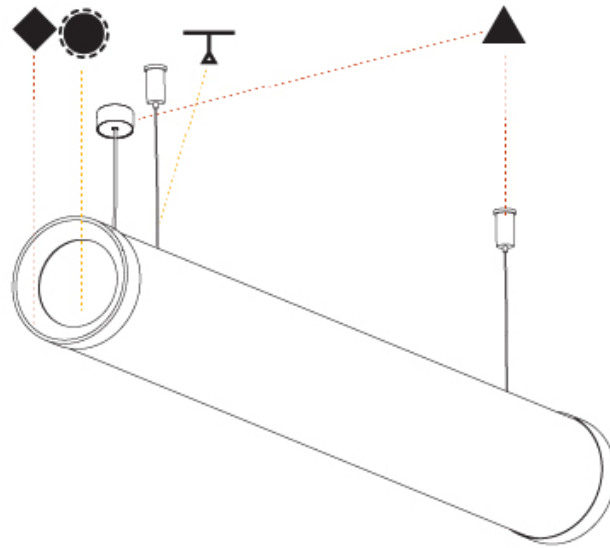

BUNGA PLUS SUSPENSION

A30702-

PROJECT	_____
TYPE	_____
SPECIFIER	_____
QUANTITY	_____
DATE	_____