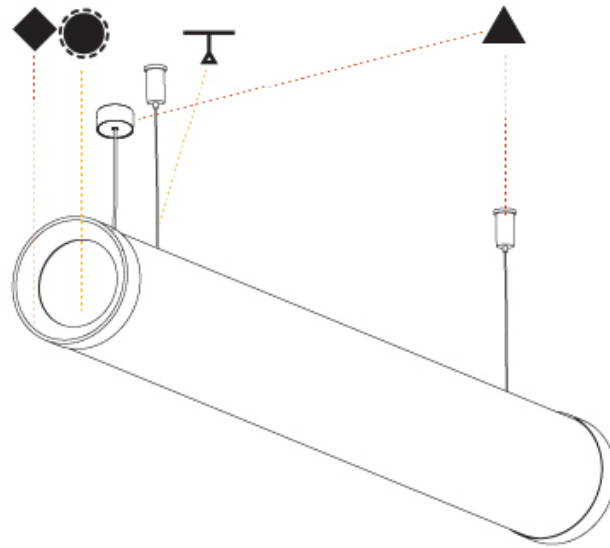

BUNGA PLUS SUSPENSION

A30703-

PROJECT
TYPE
SPECIFIER
QUANTITY
DATE