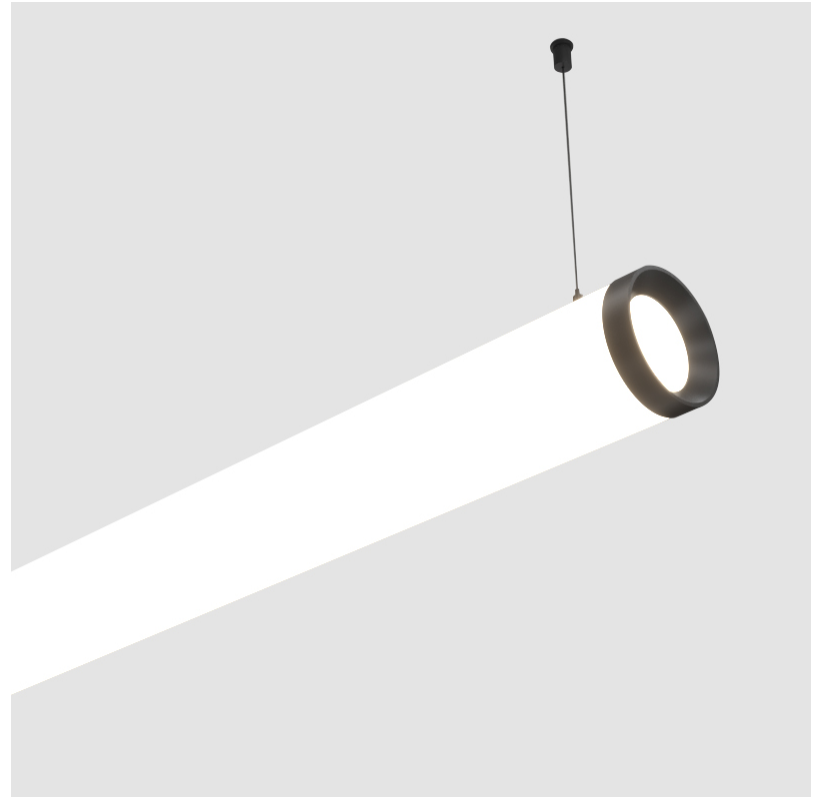

GENERAL

Series: Bunga Plus
Brand: Prolicht
Division: Architectural
Mounting Type: Suspension
Mounting Location: Ceiling
Subcategory: Profile

PHYSICAL

Shape: Cylinder
Length (mm): 1778
Length (in): 70
Width (mm): 115
Width (in): 4 1/2
Height (mm): 115
Height (in): 4 1/2
Max. Overall Height (mm): 2115
Max. Overall Height (in): 83 1/4
Light Distribution: Omnidirectional
Weight (kg): 5.763
Weight (lbs): 12.705
Diffuser: PMMA - Opal
Fixture Finish: SSR / BKV / CWI / CRY / HAB / UFT / ITA / RUA / FTG / MYG / LOD / PUS / FRO / FUP / KIA / POP / BLS / SPG / MEY / GOH / GUM / CHC / COM / ABZ / JAG / OBR / MOS / ROR
Fixture Material: Aluminum
Cable Details: 2000mm or 4000mm Transparent Cable
Upon Request: Cable colour - White / Black / Orange / Red

ELECTRICAL

Lamp Type: LED (Zhaga Standard)
Input Wattage (W): 30
Total Output Wattage (W): 24 / 19.2 (3500K)
Dimming: Non-Dimming / Phase Dimming (120Vac only) / 0-10V Dimming
Driver Included: Yes
Driver Location: Integrated
Driver Type: Constant Current - 120 / 277Vac
Driver Class: Class 2
Input Voltage (V): 120 - 277
Constant Current (MA): 350 / 400 (3500K)

LED

Color Temperature (°K): 3000 / 3500 / 4000
Max. Delivered Lumen (lm): 3320 / 3440 / 3510
CRI: >80 CRI
Lamp Life (hrs): 50000

OPTICAL

RATINGS AND CERTIFICATIONS

Certified By: Certified for North American Standards
IP rating: IP20