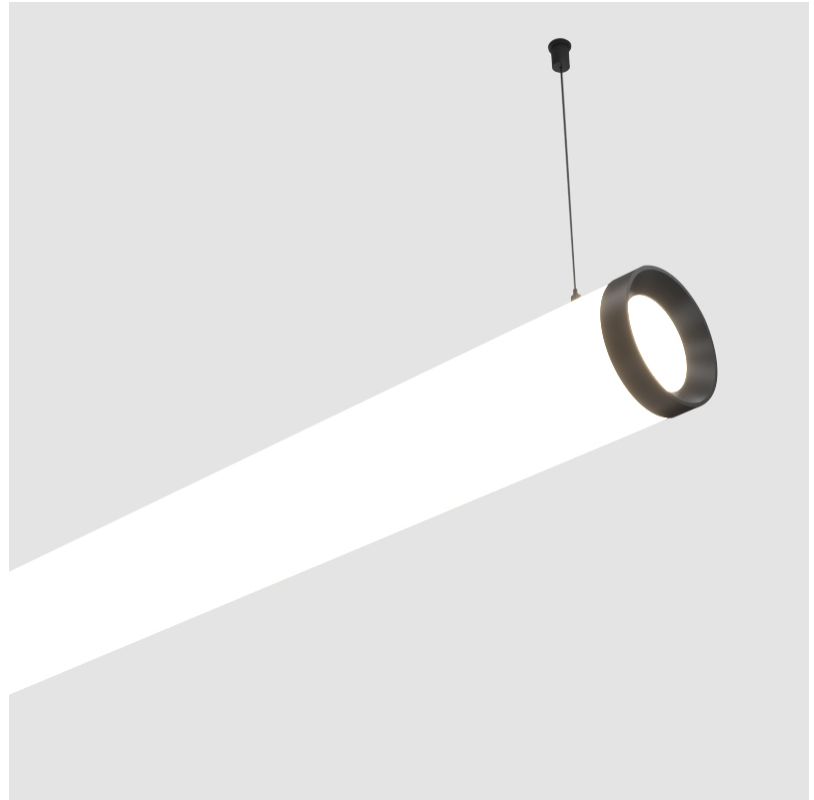

GENERAL

Series: Bunga Plus
Brand: Prolicht
Division: Architectural
Mounting Type: Suspension
Mounting Location: Ceiling
Subcategory: Profile

PHYSICAL

Shape: Cylinder
Length (mm): 1498
Length (in): 59
Width (mm): 115
Width (in): 4 1/2
Height (mm): 115
Height (in): 4 1/2
Max. Overall Height (mm): 2115
Max. Overall Height (in): 83 1/4
Light Distribution: Omnidirectional
Weight (kg): 5.038
Weight (lbs): 11.106
Diffuser: PMMA - Opal
Fixture Finish: SSR / BKV / CWI / CRY / HAB / UFT / ITA / RUA / FTG / MYG / LOD / PUS / FRO / FUP / KIA / POP / BLS / SPG / MEY / GOH / GUM / CHC / COM / ABZ / JAG / OBR / MOS / ROR
Fixture Material: Aluminum
Cable Details: 2000mm or 4000mm Transparent Cable
Upon Request: Cable colour - White / Black / Orange / Red

ELECTRICAL

Lamp Type: LED (Zhaga Standard)
Input Wattage (W): 25
Total Output Wattage (W): 20 / 16 (3500K)
Dimming: Non-Dimming / Phase Dimming (120Vac only) / 0-10V Dimming
Driver Included: Yes
Driver Location: Integrated
Driver Type: Constant Current - 120 / 277Vac
Driver Class: Class 2
Input Voltage (V): 120 - 277
Constant Current (MA): 350 / 500 (3500K)

LED

Color Temperature (°K): 3000 / 3500 / 4000
Max. Delivered Lumen (lm): 2770 / 2862 / 2920
CRI: >80 CRI
Lamp Life (hrs): 50000

OPTICAL

RATINGS AND CERTIFICATIONS

Certified By: Certified for North American Standards
IP rating: IP20