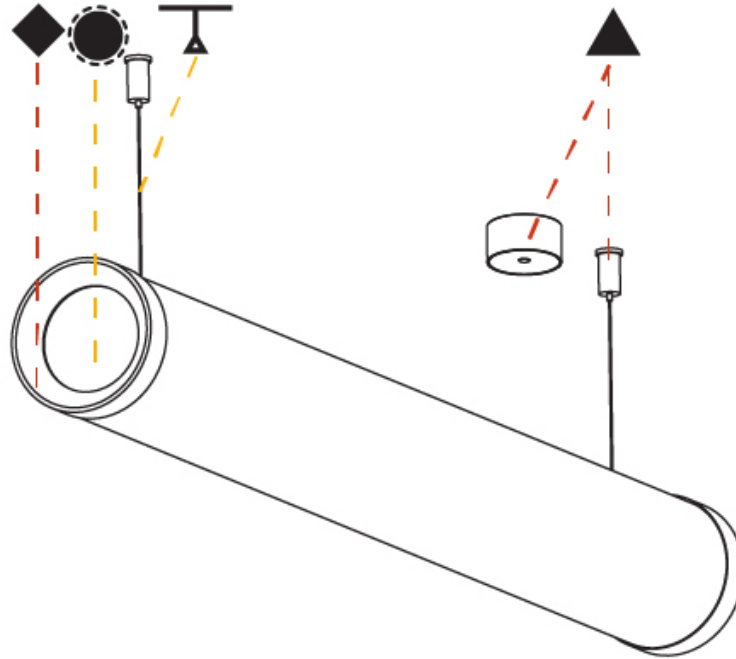

BUNGA PLUS SUSPENSION

A30700-

PROJECT	_____
TYPE	_____
SPECIFIER	_____
QUANTITY	_____
DATE	_____